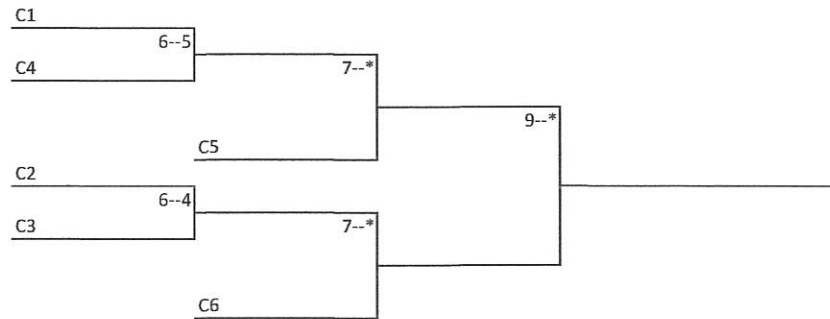

A Bracket

2--5 is draw 2 sheet 5

B Bracket

Draws

- 1 Fri 6pm
- 2 Fri 9pm
- 3 Sat 10am
- 4 Sat 1pm
- 5 Sat 4pm
- 6 Sat 7pm
- 7 Sun 9am
- 8 Sun Noon
- 9 Sun 3pm

Playoffs

Consolation

A Bracket

2--5 Is draw 2 sheet 5

Gunnlaugson

Calvert

Ruohonen

Playoffs

B Bracket

Draws

- 1 Fri 6pm
- 2 Fri 9pm
- 3 Sat 10am
- 4 Sat 1pm
- 5 Sat 4pm
- 6 Sat 7pm
- 7 Sun 9am
- 8 Sun Noon
- 9 Sun 3pm