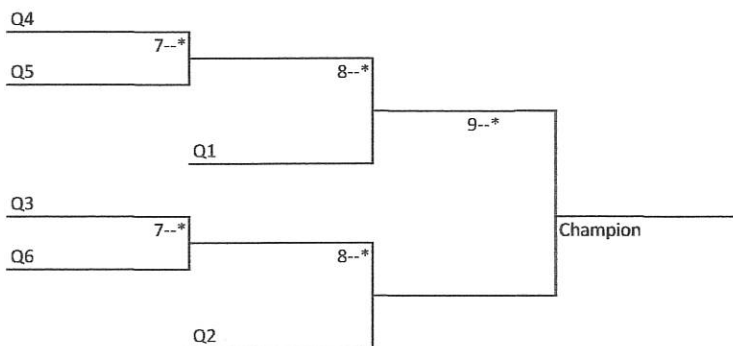

2--5 Is draw 2 sheet 5

Gunnlaugson

Calvert

Ruohonen

Playoffs

B Bracket

Draws

- 1 Fri 6pm
- 2 Fri 9pm
- 3 Sat 10am
- 4 Sat 1pm
- 5 Sat 4pm
- 6 Sat 7pm
- 7 Sun 9am
- 8 Sun Noon
- 9 Sun 3pm