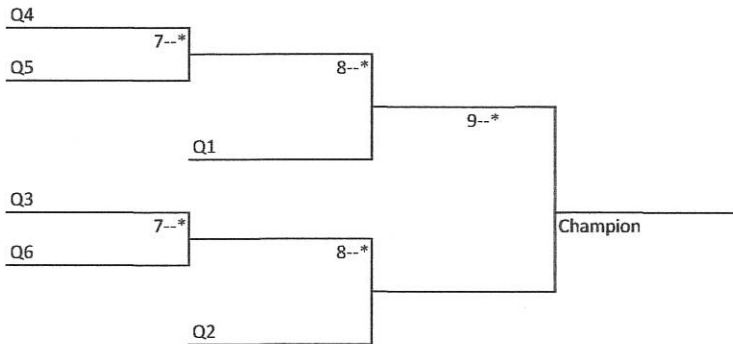

A Bracket

2--5 is draw 2 sheet 5

B Bracket

Draws

- 1 Fri 6pm
- 2 Fri 9pm
- 3 Sat 10am
- 4 Sat 1pm
- 5 Sat 4pm
- 6 Sat 7pm
- 7 Sun 9am
- 8 Sun Noon
- 9 Sun 3pm

Playoffs

Consolation

A Bracket

2--5 Is draw 2 sheet 5

Gunnlaugson

Calvert

Ruohonen

Playoffs

B Bracket

Draws

- 1 Fri 6pm
- 2 Fri 9pm
- 3 Sat 10am
- 4 Sat 1pm
- 5 Sat 4pm
- 6 Sat 7pm
- 7 Sun 9am
- 8 Sun Noon
- 9 Sun 3pm