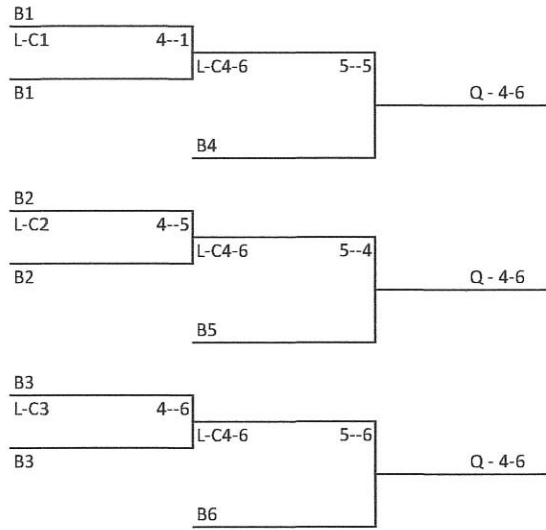

A Bracket

2--5 is draw 2 sheet 5

B Bracket

Draws

- 1 Fri 6pm
- 2 Fri 9pm
- 3 Sat 10am
- 4 Sat 1pm
- 5 Sat 4pm
- 6 Sat 7pm
- 7 Sun 9am
- 8 Sun Noon
- 9 Sun 3pm

Playoffs

Consolation

A Bracket

2--5 Is draw 2 sheet 5

Gunnlaugson

Calvert

Ruohonen

Playoffs

B Bracket

Draws

- 1 Fri 6pm
- 2 Fri 9pm
- 3 Sat 10am
- 4 Sat 1pm
- 5 Sat 4pm
- 6 Sat 7pm
- 7 Sun 9am
- 8 Sun Noon
- 9 Sun 3pm