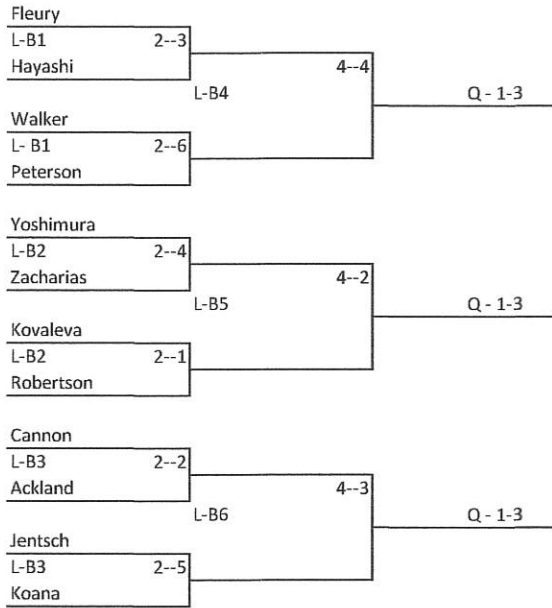

A Bracket

2--5 is draw 2 sheet 5

B Bracket

Draws

- 1 Fri 6pm
- 2 Fri 9pm
- 3 Sat 10am
- 4 Sat 1pm
- 5 Sat 4pm
- 6 Sat 7pm
- 7 Sun 9am
- 8 Sun Noon
- 9 Sun 3pm

Playoffs

Consolation

A Bracket

2--5 Is draw 2 sheet 5

Gunnlaugson

Calvert

Ruohonen

Playoffs

B Bracket

Draws

- 1 Fri 6pm
- 2 Fri 9pm
- 3 Sat 10am
- 4 Sat 1pm
- 5 Sat 4pm
- 6 Sat 7pm
- 7 Sun 9am
- 8 Sun Noon
- 9 Sun 3pm